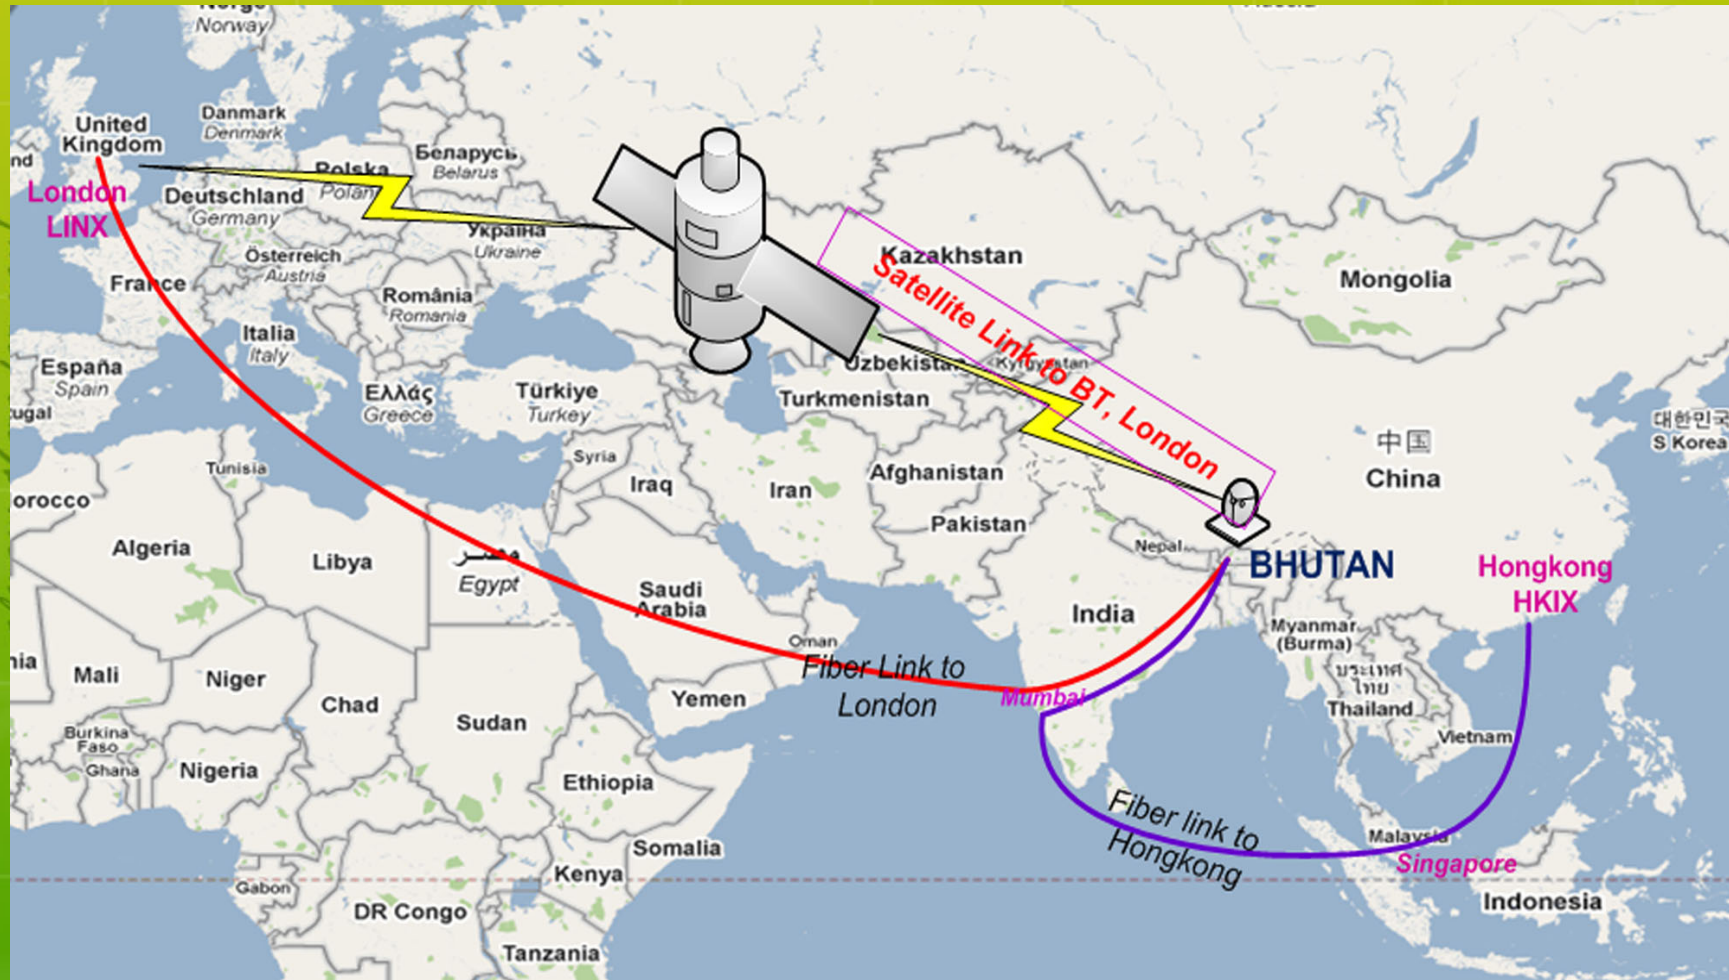

Our Upstream Providers

Bhutan Telecom Ltd