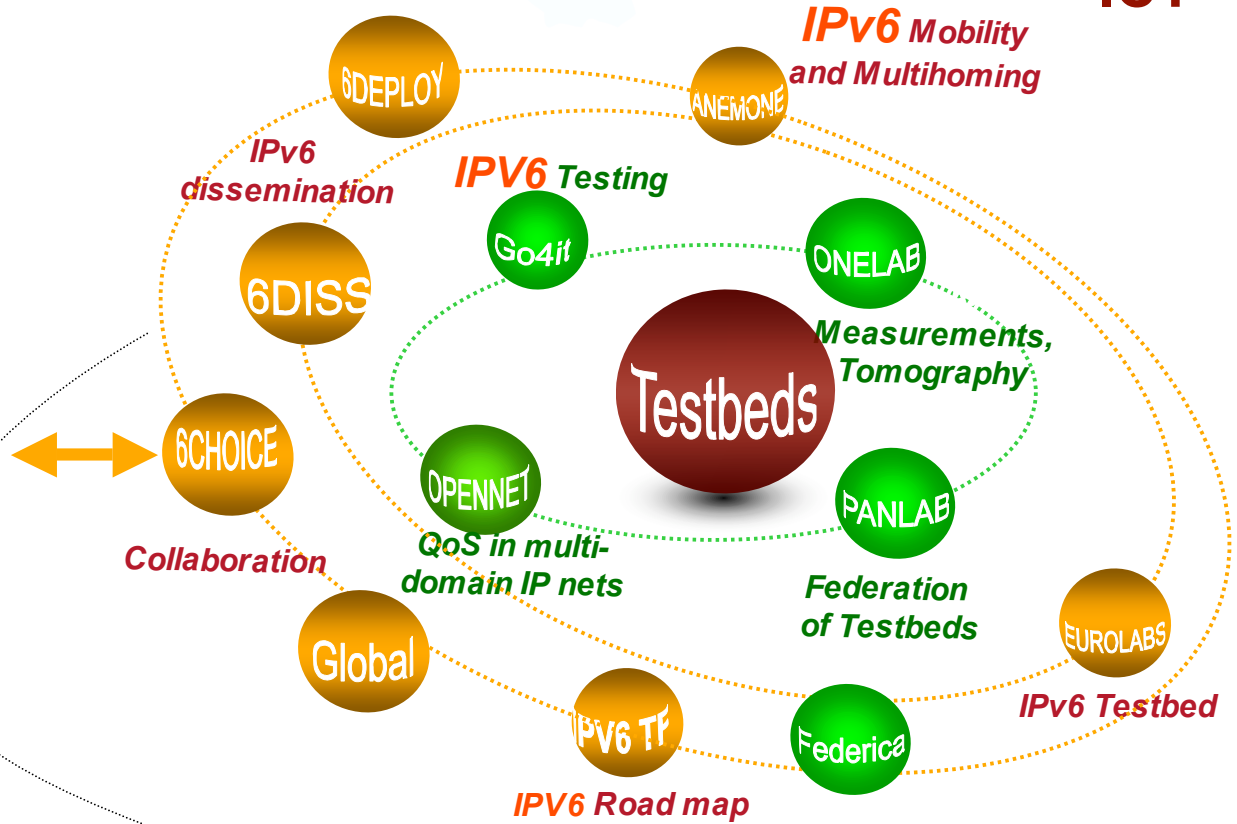

6CHOICE framework: collaboration and co-operation

RI