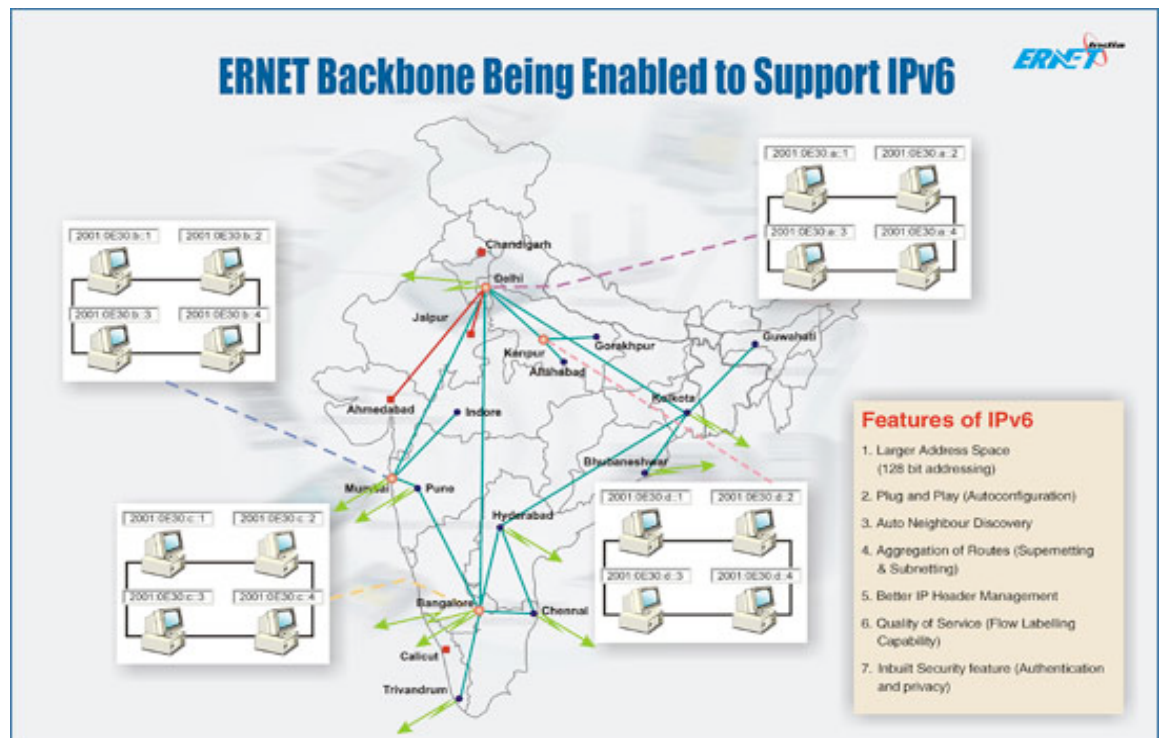

# IPv6: The Solution for IP Crisis

Dr. Sathya Rao

Telscom, Bern Switzerland (rao@Telscom.ch)

# ERNET

ERNET is the Indian Education and Research Network  
 ERNET connects more than 1400 Universities/R&D Institutes  
 GARUDA network has 45 nodes and has capability to support IPv6.  
 ERNET is connected to GEANT with native IPv6

## India : Ready to take-off

- ERNET is similar to GEANT and is IPv6 enabled
- 6CHOICE has important academic, scientific and industrial partners from India and Europe to develop co-operation between the two continents
  - Europe: Telscom, RENATER, Telefonica, UCL
  - India: ERNET, IISc, SIFY, HP
- Network and services between ERNET and GEANT are being planned
  - GARUDA (India-GRID) and EGEE co-operation for applications
- Dissemination: workshops for newcomers
- Training: Operational issues for industry and operators